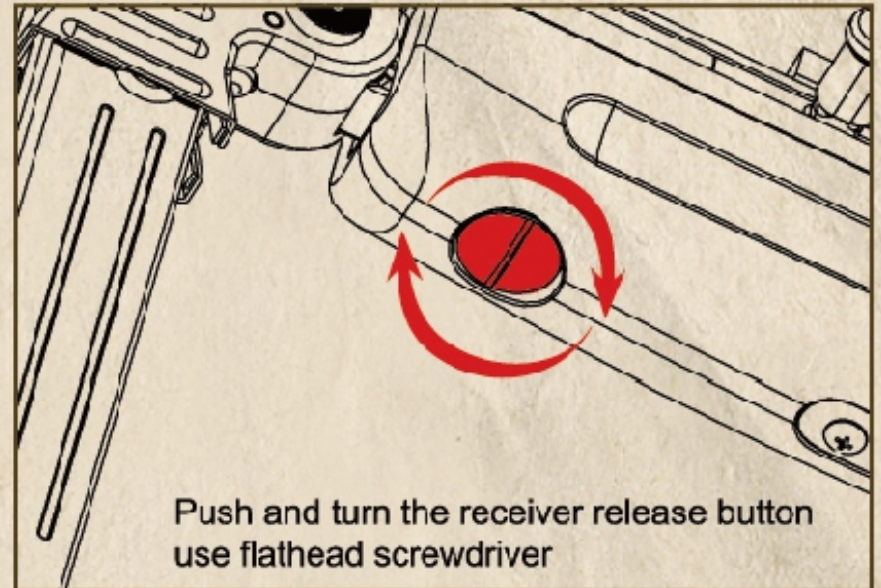

SR41 CO2 GBB SUBMACHINE GUN ADDITIONAL USER GUIDE

Shoot Mode

Disassemble Upper Receiver and Lower Receiver

SR41 CO2GBB SUBMACHINE GUN SCHEMATIC

CO2 MAGAZINE SCHEMATIC

NO.	DESCRIPTION
GBMP-M1	MAGAZINE LIP
GBMP-M2	AIR NOZZLE RUBBER
GBMP-M3	MAGAZINE LATCH
GBMP-M4	MAGAZINE BASE
GBMP-M5	PIN
GBMP-M6	MAGAZINE BAR
GBMP-M7	SPRING
GBMP-M8	BB HOLDER
GBMP-M9	CARTRIDGE / GAS HOLDER
GBMP-M10	MAGAZINE HOUSING
GBMP-M11	MAGAZINE BOTTOM COVER
GBMP-CM-01	CO2 MAG VALVE