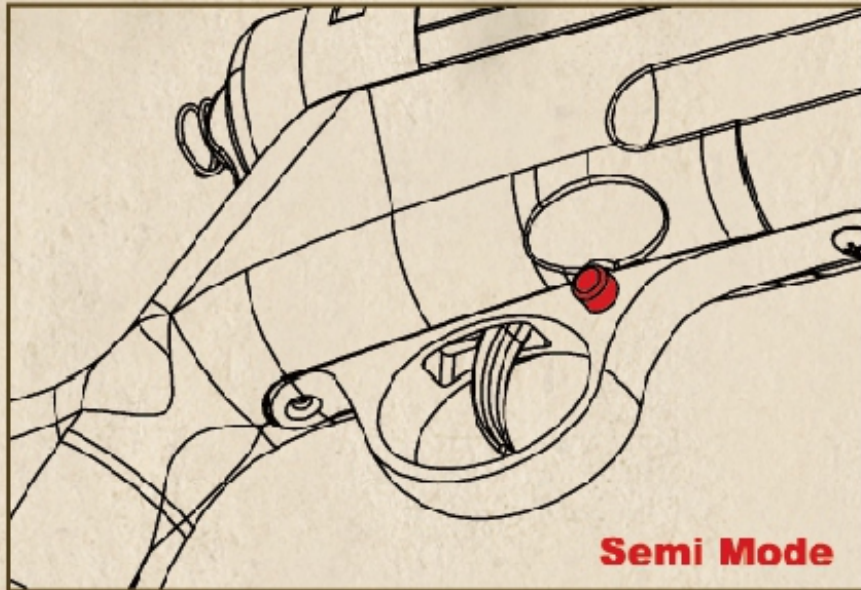

SR41 CO2 GBB SUBMACHINE GUN ADDITIONAL USER GUIDE

Shoot Mode

Disassemble Upper Receiver and Lower Receiver

SR41 CO2GBB SUBMACHINE GUN SCHEMATIC

CO2 MAGAZINE SCHEMATIC

NO.	DESCRIPTION
GBMP-M1	MAGAZINE LIP
GBMP-M2	AIR NOZZLE RUBBER
GBMP-M3	MAGAZINE LATCH
GBMP-M4	MAGAZINE BASE
GBMP-M5	PIN
GBMP-M6	MAGAZINE BAR
GBMP-M7	SPRING
GBMP-M8	BB HOLDER
GBMP-M9	CARTRIDGE / GAS HOLDER
GBMP-M10	MAGAZINE HOUSING
GBMP-M11	MAGAZINE BOTTOM COVER
GBMP-CM-01	CO2 MAG VALVE