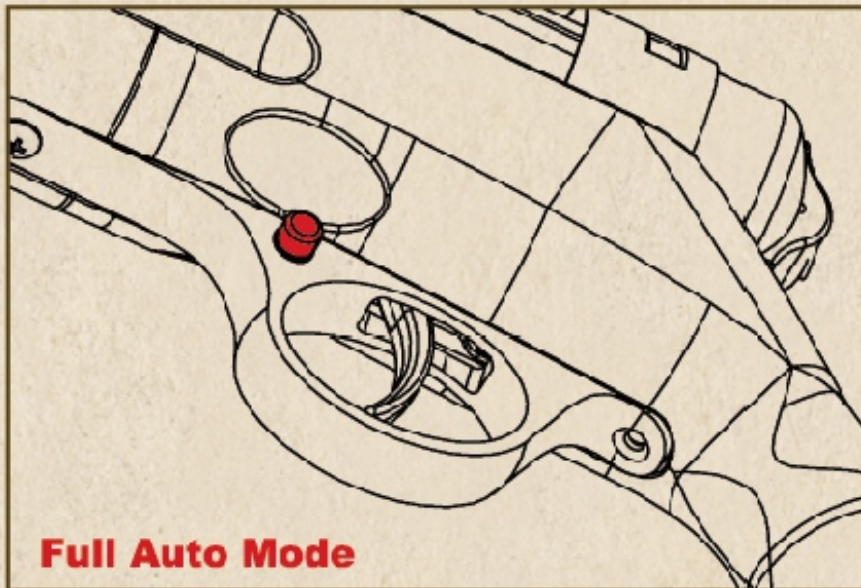

SR41 CO2 GBB SUBMACHINE GUN ADDITIONAL USER GUIDE

Shoot Mode

Disassemble Upper Receiver and Lower Receiver

SR41 CO2GBB SUBMACHINE GUN SCHEMATIC

CO2 MAGAZINE SCHEMATIC

NO.	DESCRIPTION
GBMP-M1	MAGAZINE LIP
GBMP-M2	AIR NOZZLE RUBBER
GBMP-M3	MAGAZINE LATCH
GBMP-M4	MAGAZINE BASE
GBMP-M5	PIN
GBMP-M6	MAGAZINE BAR
GBMP-M7	SPRING
GBMP-M8	BB HOLDER
GBMP-M9	CARTRIDGE / GAS HOLDER
GBMP-M10	MAGAZINE HOUSING
GBMP-M11	MAGAZINE BOTTOM COVER
GBMP-CM-01	CO2 MAG VALVE