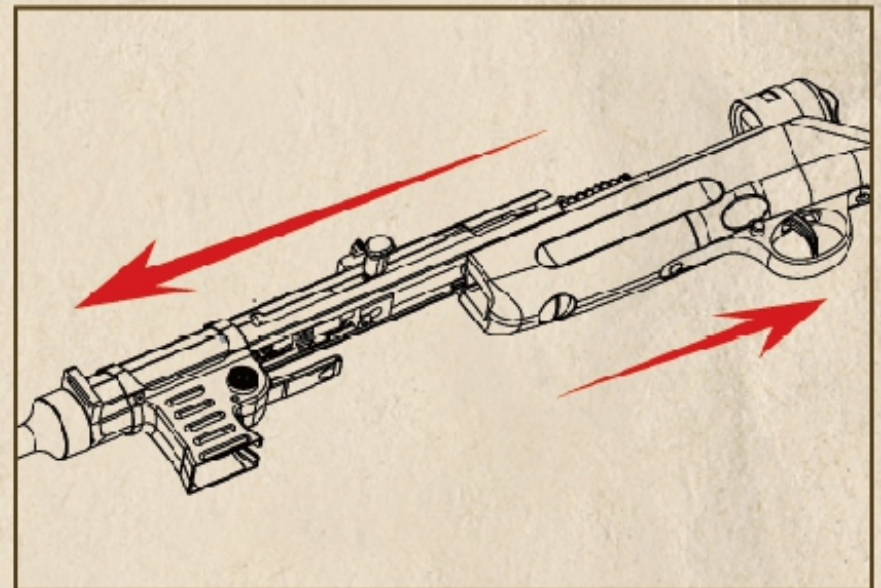

SR41 CO2 GBB SUBMACHINE GUN ADDITIONAL USER GUIDE

Shoot Mode

Disassemble Upper Receiver and Lower Receiver

SR41 CO2GBB SUBMACHINE GUN SCHEMATIC

CO2 MAGAZINE SCHEMATIC

NO.	DESCRIPTION
GBMP-M1	MAGAZINE LIP
GBMP-M2	AIR NOZZLE RUBBER
GBMP-M3	MAGAZINE LATCH
GBMP-M4	MAGAZINE BASE
GBMP-M5	PIN
GBMP-M6	MAGAZINE BAR
GBMP-M7	SPRING
GBMP-M8	BB HOLDER
GBMP-M9	CARTRIDGE / GAS HOLDER
GBMP-M10	MAGAZINE HOUSING
GBMP-M11	MAGAZINE BOTTOM COVER
GBMP-CM-01	CO2 MAG VALVE