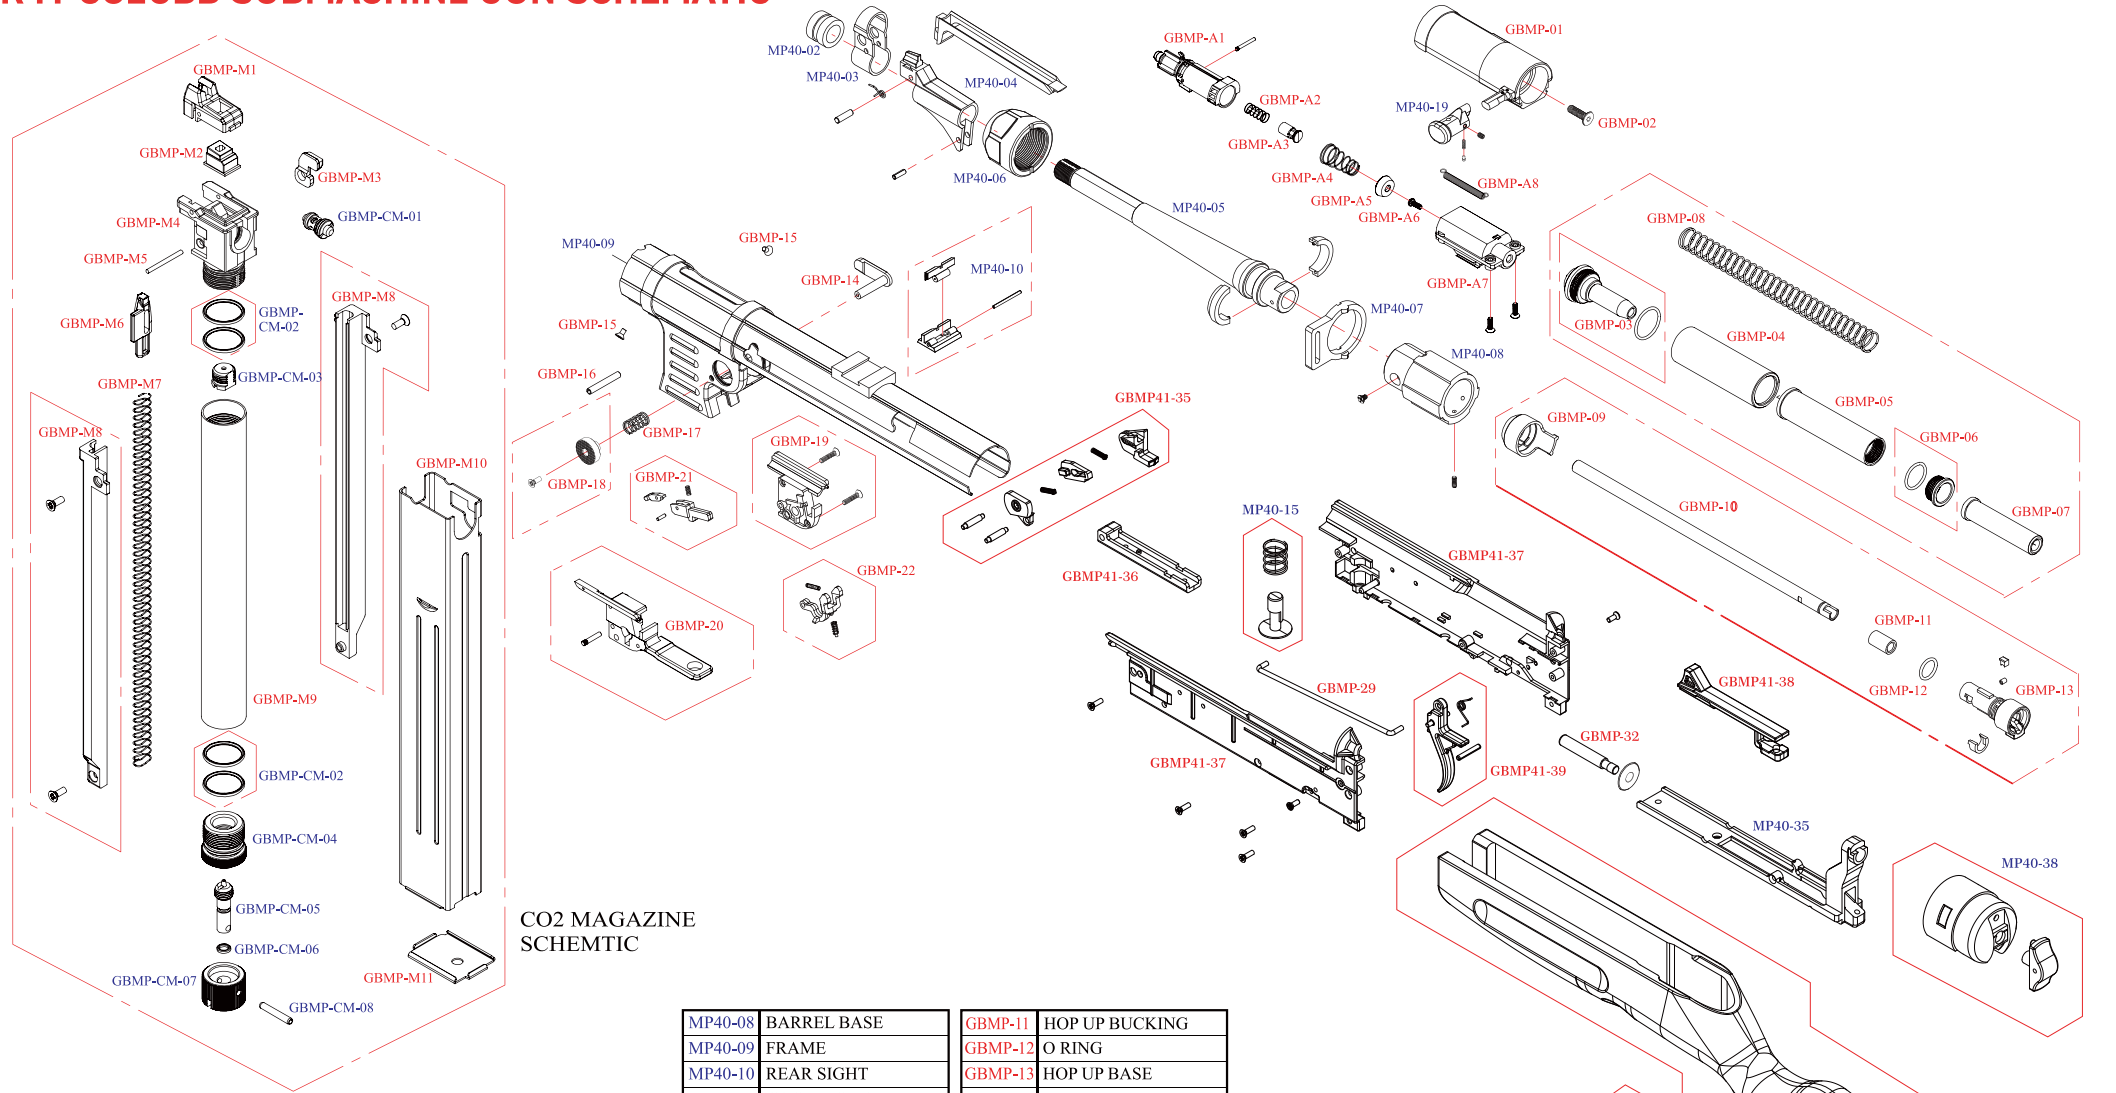

SR41 CO2 GBB SUBMACHINE GUN ADDITIONAL USER GUIDE

Shoot Mode

Disassemble Upper Receiver and Lower Receiver

SR41 CO2GBB SUBMACHINE GUN SCHEMATIC

CO2 MAGAZINE SCHEMATIC

NO.	DESCRIPTION
GBMP-M1	MAGAZINE LIP
GBMP-M2	AIR NOZZLE RUBBER
GBMP-M3	MAGAZINE LATCH
GBMP-M4	MAGAZINE BASE
GBMP-M5	PIN
GBMP-M6	MAGAZINE BAR
GBMP-M7	SPRING
GBMP-M8	BB HOLDER
GBMP-M9	CARTRIDGE / GAS HOLDER
GBMP-M10	MAGAZINE HOUSING
GBMP-M11	MAGAZINE BOTTOM COVER
GBMP-CM-01	CO2 MAG VALVE

GBMP-CM-02	CO2 MAG O RING
GBMP-CM-03	CO2 PUNCTURE - UPPER
GBMP-CM-04	CO2 PUNCTURE BASE
GBMP-CM-05	CO2 PUNCTURE - LOWER
GBMP-CM-06	CO2 PUNCTURE O RING
GBMP-CM-07	CO2 PUNCTURE COVER
GBMP-CM-08	PIN 3*20
MP40-02	FLASH HIDER
MP40-03	FRONT SIGHT RING
MP40-04	FRONT SIGHT SET
MP40-05	ALUMINUM BARREL (W/ FIX RING)
MP40-06	BARREL FIX NUT
MP40-07	FRONT SLING

MP40-08	BARREL BASE
MP40-09	FRAME
MP40-10	REAR SIGHT
MP40-19	COCKING HANDLE
MP40-38	RECEIVER CAP
MP40-33	SR41 WOODEN STOCK
GBMP41-40	SR41 TRIGGER GUARD
GBMP-01	BOLT
GBMP-02	SCREW 5x18
GBMP-03	TELESCOPING HOUSING BASE
GBMP-04	3RD TELESCOPING HOUSING
GBMP-05	2ND TELESCOPING HOUSING
GBMP-06	2ND TELESCOPING HOUSING COVER
GBMP-07	1ST TELESCOPING HOUSING
GBMP-08	RECOIL SPRING
GBMP-09	HOP UP ADJUSTMENT WHEEL
GBMP-10	INNER BARREL

GBMP-11	HOP UP BUCKING
GBMP-12	O RING
GBMP-13	HOP UP BASE
GBMP-14	MAGAZINE CATCH
GBMP-15	SCREW 3x8
GBMP-16	PIN 4x27
GBMP-17	SPRING
GBMP-18	MAGAZINE RELEASE BUTTON
GBMP-19	RECEIVER CONNECTING BASE-R
GBMP-20	RECEIVER CONNECTING BASE-L
GBMP-21	HAMMER SET
GBMP-22	HAMMER RELEASE
GBMP-29	TRIGGER ROD
GBMP-31	SAFETY LOCK
GBMP-32	SPRING GUIDE
GBMP-33	SAFETY
GBMP-34	RECEIVER RELEASE BUTTON