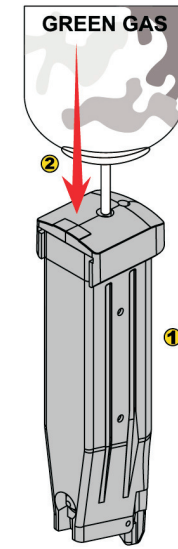

SR HI-CAPA

USER GUIDE
FULL METAL / AIRSOFT PISTOL
DUAL POWER SYSTEM

WARNING

- ▲ When using airsoft guns eye protection is required. (goggles or mask)
- ▲ Never place your finger on the trigger until you are ready to fire the gun. Always put the gun in safe mode when not in use. Tread every gun as if it is loaded.
- ▲ Please keep away from children.
- ▲ BBs may remain in the barrel after magazine removal. To avoid injury, never look directly into the barrel and ensure the gun is always pointed in safe direction.
- ▲ Disassembly or modification of this product may result in damage to your Airsoft gun, loss of warranty, and/or serious injury.
- ▲ Please select a safe place to fire your airsoft gun. Always know your state and local laws concerning airsoft gun use.
- ▲ Do not aim or shoot at humans, animals, buildings, or vehicles.
- ▲ Please use a firearm case or bag when transporting your airsoft gun.

SR HI-CAPA PARTS DESCRIPTION

GAS INJECTION

Safety on and Remove Magazine

1. Turn the Safety Lever Selector to safe mode
2. Press the Magazine Catch.
3. Remove the Magazine.

1. Turn the Magazine upside down with gas valve facing upwards.
2. Keeping the gas cylinder inverted and vertical to the Magazine, inject gas until completely filled.

INSTALL CO2 CARTRIDGE

DISAEMBLE SLIDE

HOP-UP ADJUSTMENT

BABAYAGA SERIES SCHEMATIC (DUAL POWER SYSTEM)

No	DESCRIPTION
1-4	Baba Yaga Slide
2-3	Baba Yaga Outer Barrel
2-6	5.1" Extension Outer Barrel (RG)
2-7	5.1" Extension Outer Barrel (SV)
2-3-1	Screw
3	Recoil Spring Plug
4	Recoil Spring(5.1 Ver.)
5	Rubber Washer
5-1	Washer
6	Inner Barrel(5.1 Ver.) 112.5mm
6-2	Inner Barrel(5.1 Ver.) 122mm
7	Recoil Spring Guide(5.1 Ver.)
8	Hop-Up Chamber
8-B	Hop Bucking
9	Air Nozzle

No	DESCRIPTION
10	Screw
11	O Ring
12	Piston
13	Piston O Ring
14	Nozzle Spring
15	Screw
16	Air Nozzle base
17	Firing pin Spring
18	Dummy Firing pin
19	Raer Sight
19-F1	Front Sight
M14	Air Nozzle Set
20	Plate
21-3	Lower Receiver (Baba Yaga ver.)
22	Slide Stop