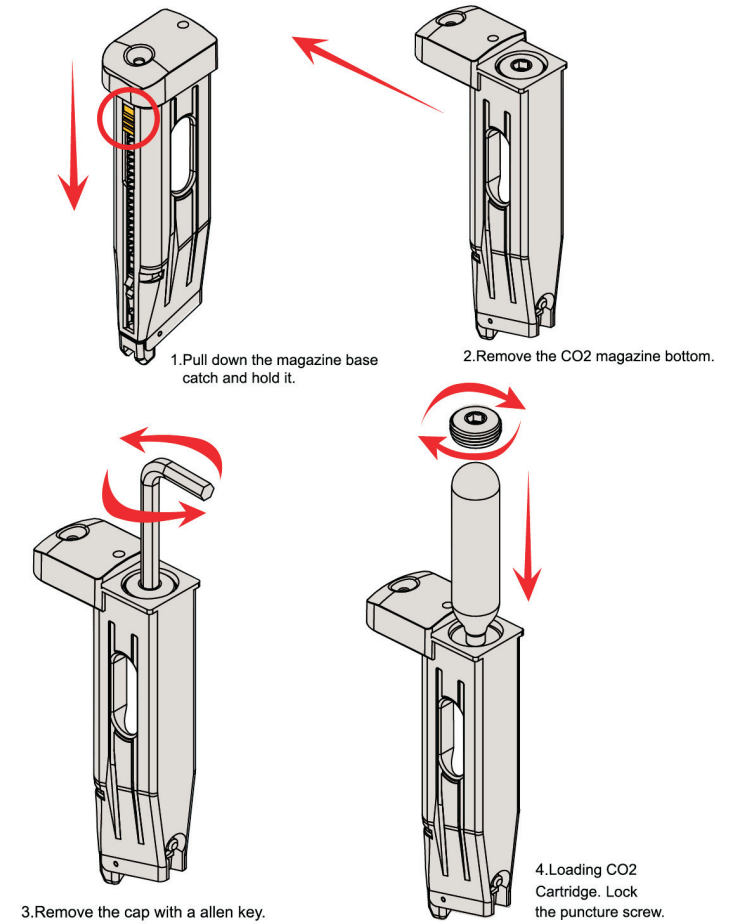

SR HI-CAPA PARTS DESCRIPTION

GAS INJECTION

Safety on and Remove Magazine

1. Turn the Safety Lever Selector to safe mode
2. Press the Magazine Catch.
3. Remove the Magazine.

1. Turn the Magazine upside down with gas valve facing upwards.
2. Keeping the gas cylinder inverted and vertical to the Magazine, inject gas until completely filled.

INSTALL CO2 CARTRIDGE

DISAEMBLE SLIDE

HOP-UP ADJUSTMENT

BABAYAGA SERIES SCHEMATIC (DUAL POWER SYSTEM)

No	DESCRIPTION
1-4	Baba Yaga Slide
2-3	Baba Yaga Outer Barrel
2-6	5.1" Extension Outer Barrel (RG)
2-7	5.1" Extension Outer Barrel (SV)
2-3-1	Screw
3	Recoil Spring Plug
4	Recoil Spring(5.1 Ver.)
5	Rubber Washer
5-1	Washer
6	Inner Barrel(5.1 Ver.) 112.5mm
6-2	Inner Barrel(5.1 Ver.) 122mm
7	Recoil Spring Guide(5.1 Ver.)
8	Hop-Up Chamber
8-B	Hop Bucking
9	Air Nozzle