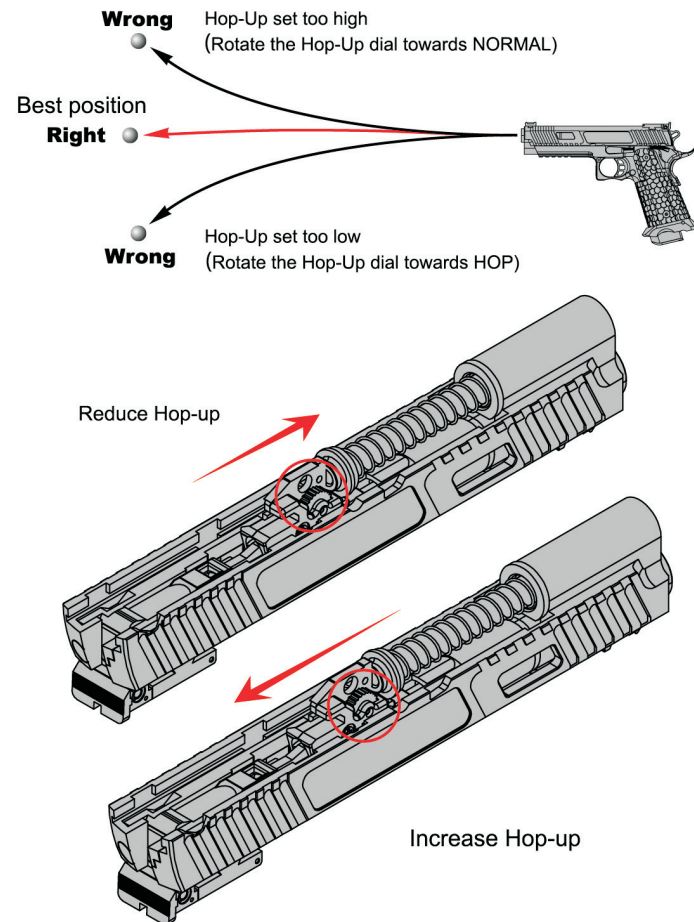

HOP-UP ADJUSTMENT