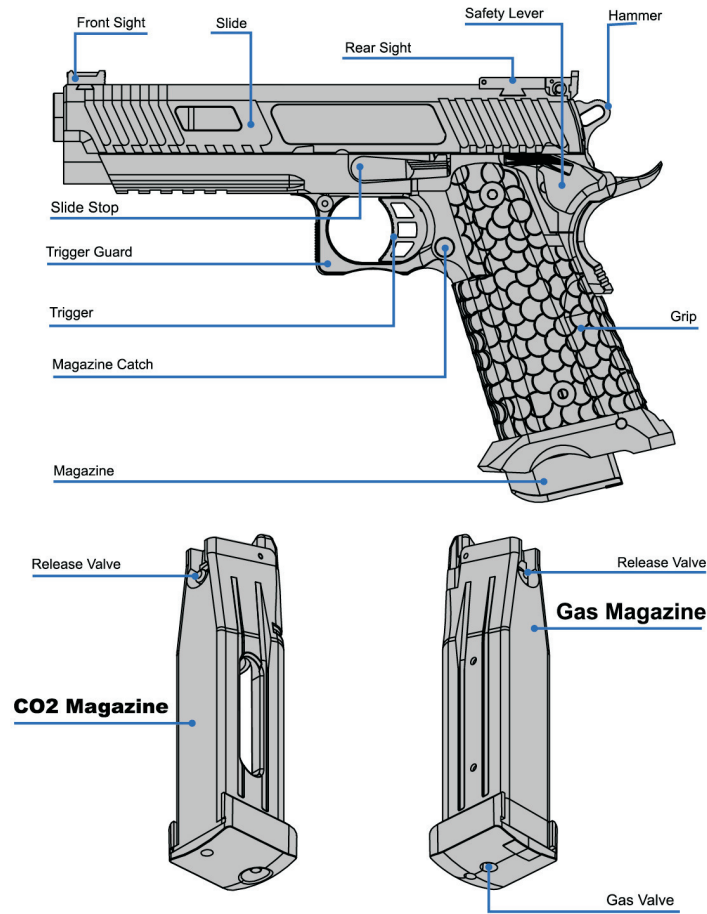

SR HI-CAPA

USER GUIDE
FULL METAL / AIRSOFT PISTOL
DUAL POWER SYSTEM

WARNING

- ▲ When using airsoft guns eye protection is required. (goggles or mask)
- ▲ Never place your finger on the trigger until you are ready to fire the gun. Always put the gun in safe mode when not in use. Tread every gun as if it is loaded.
- ▲ Please keep away from children.
- ▲ BBs may remain in the barrel after magazine removal. To avoid injury, never look directly into the barrel and ensure the gun is always pointed in safe direction.
- ▲ Disassembly or modification of this product may result in damage to your Airsoft gun, loss of warranty, and/or serious injury.
- ▲ Please select a safe place to fire your airsoft gun. Always know your state and local laws concerning airsoft gun use.
- ▲ Do not aim or shoot at humans, animals, buildings, or vehicles.
- ▲ Please use a firearm case or bag when transporting your airsoft gun.

SR HI-CAPA PARTS DESCRIPTION

GAS INJECTION

Safety on and Remove Magazine

1. Turn the Safety Lever Selector to safe mode
2. Press the Magazine Catch.
3. Remove the Magazine.

1. Turn the Magazine upside down with gas valve facing upwards.
2. Keeping the gas cylinder inverted and vertical to the Magazine, inject gas until completely filled.