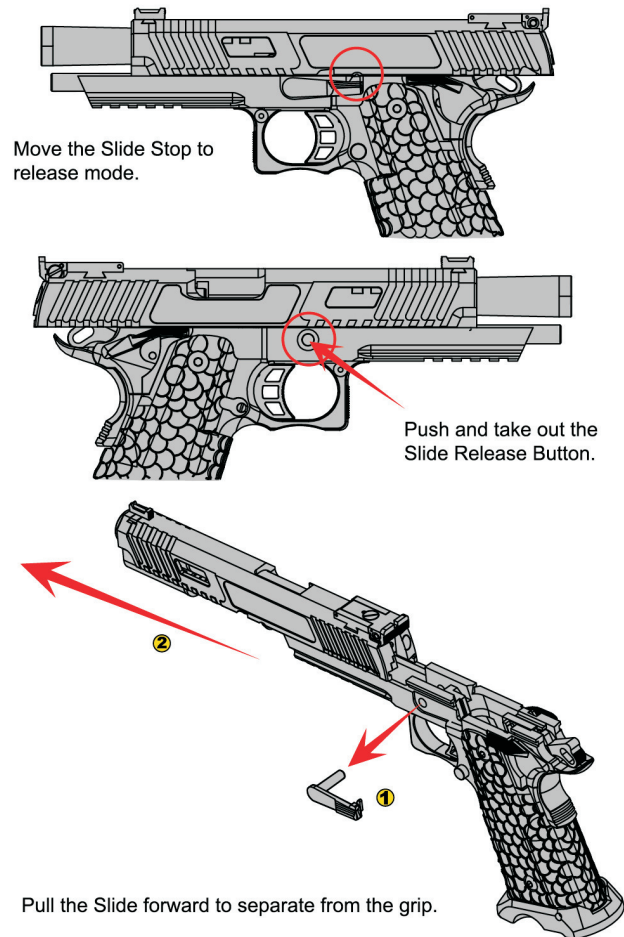

SR HI-CAPA

USER GUIDE
FULL METAL / AIRSOFT PISTOL
DUAL POWER SYSTEM

WARNING

- ▲ When using airsoft guns eye protection is required. (goggles or mask)
- ▲ Never place your finger on the trigger until you are ready to fire the gun. Always put the gun in safe mode when not in use. Tread every gun as if it is loaded.
- ▲ Please keep away from children.
- ▲ BBs may remain in the barrel after magazine removal. To avoid injury, never look directly into the barrel and ensure the gun is always pointed in safe direction.
- ▲ Disassembly or modification of this product may result in damage to your Airsoft gun, loss of warranty, and/or serious injury.
- ▲ Please select a safe place to fire your airsoft gun. Always know your state and local laws concerning airsoft gun use.
- ▲ Do not aim or shoot at humans, animals, buildings, or vehicles.
- ▲ Please use a firearm case or bag when transporting your airsoft gun.

SR HI-CAPA PARTS DESCRIPTION

GAS INJECTION

Safety on and Remove Magazine

1. Turn the Safety Lever Selector to safe mode
2. Press the Magazine Catch.
3. Remove the Magazine.

1. Turn the Magazine upside down with gas valve facing upwards.
2. Keeping the gas cylinder inverted and vertical to the Magazine, inject gas until completely filled.

INSTALL CO2 CARTRIDGE

DISAEMBLE SLIDE

HOP-UP ADJUSTMENT

BABAYAGA SERIES SCHEMATIC (DUAL POWER SYSTEM)

No	DESCRIPTION
1-4	Baba Yaga Slide
2-3	Baba Yaga Outer Barrel
2-6	5.1" Extension Outer Barrel (RG)
2-7	5.1" Extension Outer Barrel (SV)
2-3-1	Screw
3	Recoil Spring Plug
4	Recoil Spring(5.1 Ver.)
5	Rubber Washer
5-1	Washer
6	Inner Barrel(5.1 Ver.) 112.5mm
6-2	Inner Barrel(5.1 Ver.) 122mm
7	Recoil Spring Guide(5.1 Ver.)
8	Hop-Up Chamber
8-B	Hop Bucking
9	Air Nozzle