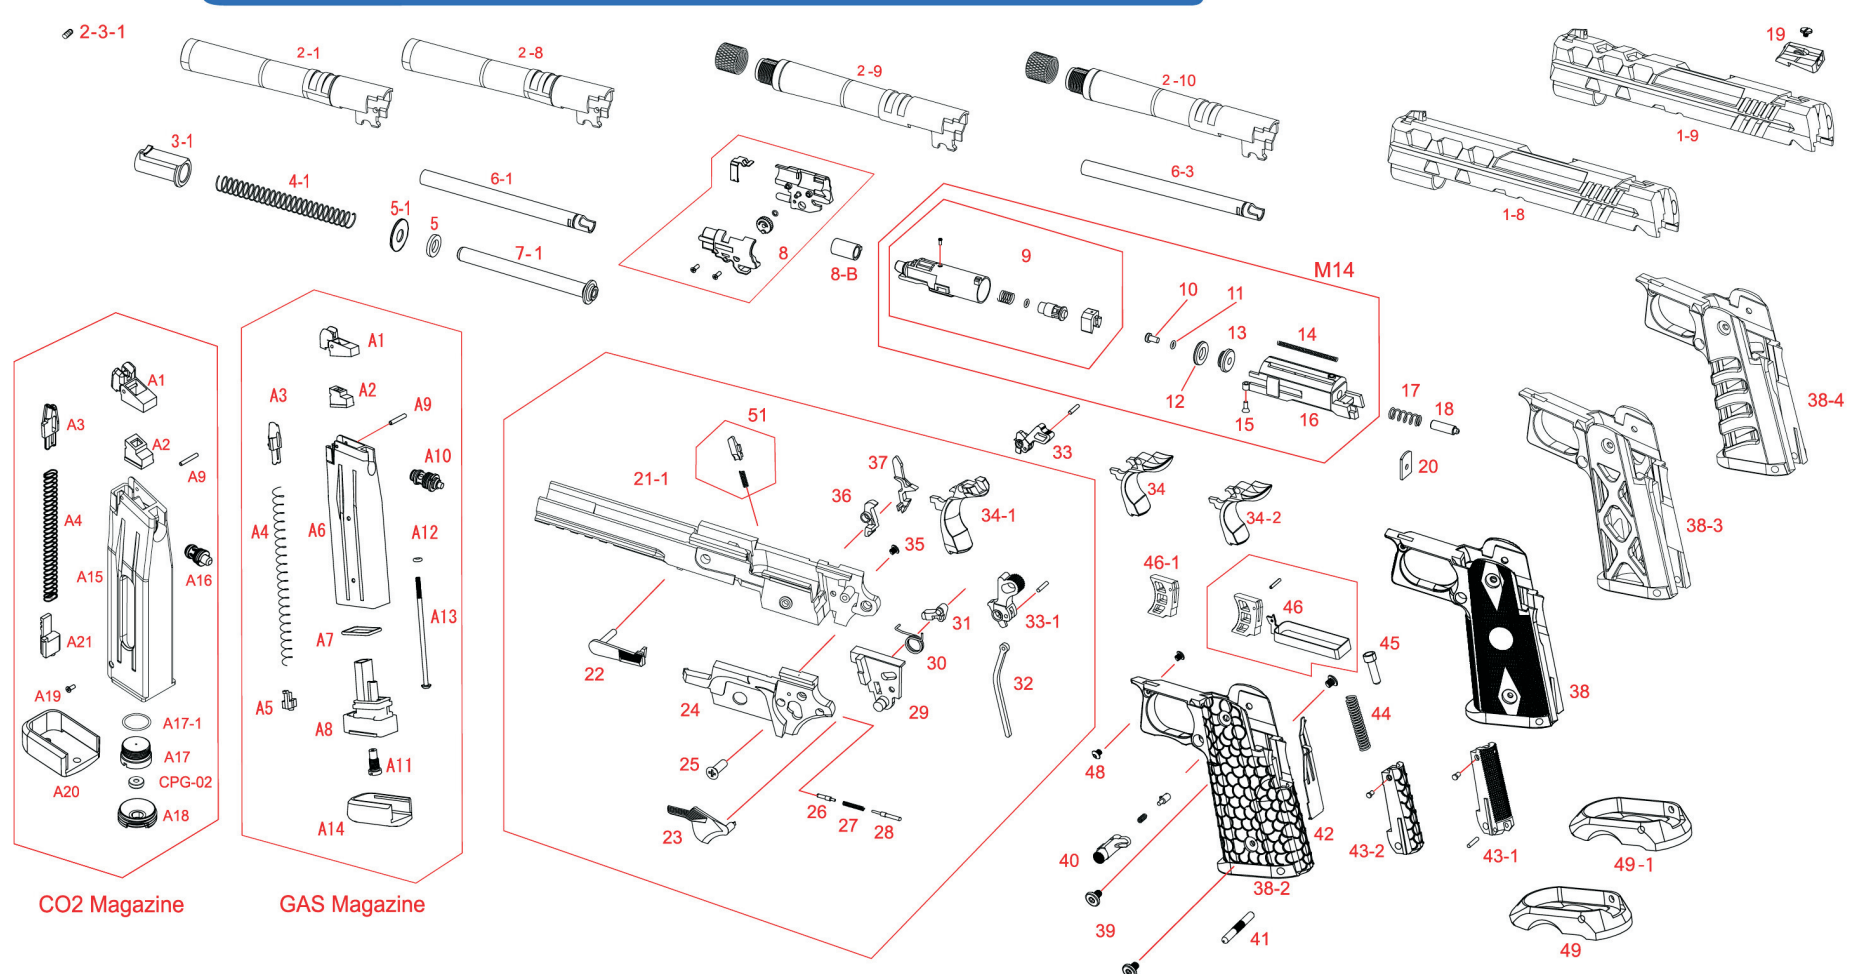

SR HI-CAPA TARTARUS 4.3" Ver. SCHEMATIC

SR HI-CAPA TARTARUS 4.3" Ver. PARTS LIST

No	DESCRIPTION
1-8	Tartarus 4.3" MKI MKII Slide
1-9	Tartarus 4.3" MKIII MKIV Slide
2-1	4.3" Ver. Outer Barrel(BK)
2-8	4.3" Ver. Outer Barrel(RG)
2-9	4.3" Ver. Extension Outer Barrel(BK)
2-10	4.3" Ver. Extension Outer Barrel(SV)
2-3-1	Screw
3-1	Recoil Spring Plug(4.3 Ver.)
4-1	Recoil Spring(4.3 Ver.)
5	Rubber Washer
5-1	Washer
6-1	Inner Barrel(4.3 Ver.) 95mm
6-3	Inner Barrel(4.3 Ver.) 105mm
7-1	Recoil Spring Guide(4.3 Ver.)
8	Hop-Up Chamber
8B	Hop Bucking
9	Air Nozzle
10	Screw
11	O Ring
12	Piston O Ring
13	Piston
14	Nozzle Spring
15	Screw
16	Air Nozzle base
17	Firing pin Spring
18	Dummy Firing pin
19	Raer Sight
20	Plate
21-1	Lower Receiver (4.3" ver.)
22	Slide Stop
23	Safety
24	Hammer base
25	Screw
26	Pin

No	DESCRIPTION
27	Spring
28	Pin
29	Hammer base cover
30	Sear Spring
31	Impact Pin
32	Hammer Guide
33	Hammer(5.1" Ver.)
33-1	Hammer(4.3" Ver.)
34	Grip Safety(5.1" Ver.) Black
34-1	Grip Safety(4.3" Ver.)
34-2	Grip Safety(5.1" Ver.) Silver
35	Screw
36	Shear Spring
37	Shear
38	Athletics Grip
38-2	BabaYaga Grip
38-3	Grid Type Grip
38-4	Rib Type Grip
39	Screw
40	Magazine Catch
41	Main Spring Housing Pin
42	Sear Spring
43-1	Main Spring Housing
43-2	Baba Yaga Main Spring Housing
44	Main Spring
45	Main Spring Screw
46	Trigger Set
46-1	Trigger(Silver)
48	Screw
49	Magwell
49-1	Magwell(SV)
51	Disconnecter
M14	Air Nozzle Set

MAGAZINE PATRS LIST

No	DESCRIPTION
A1	Magazine Lip
A2	Air Nozzle Rubber
A3	Magazine Bar
A4	Magazine Spring
A5	Magazine Base Stopper
A6	Magazine Frame
A7	O Ring
A8	Magazine Base
A9	Pin
A10	Valve
A11	Gas Valve
A12	O Ring
A13	Screw
A14	Magazine Bottom
A15	CO2 Magazine Frame
A16	CO2 Magazine Valve
A17	CO2 Cartidge Stab
A17-1	O Ring
A18	CO2 Cartidge Base Cover
A19	Screw
A20	CO2 Magazine Bottom
A21	Magazine Base Catch
CPG-02	Gas Seal