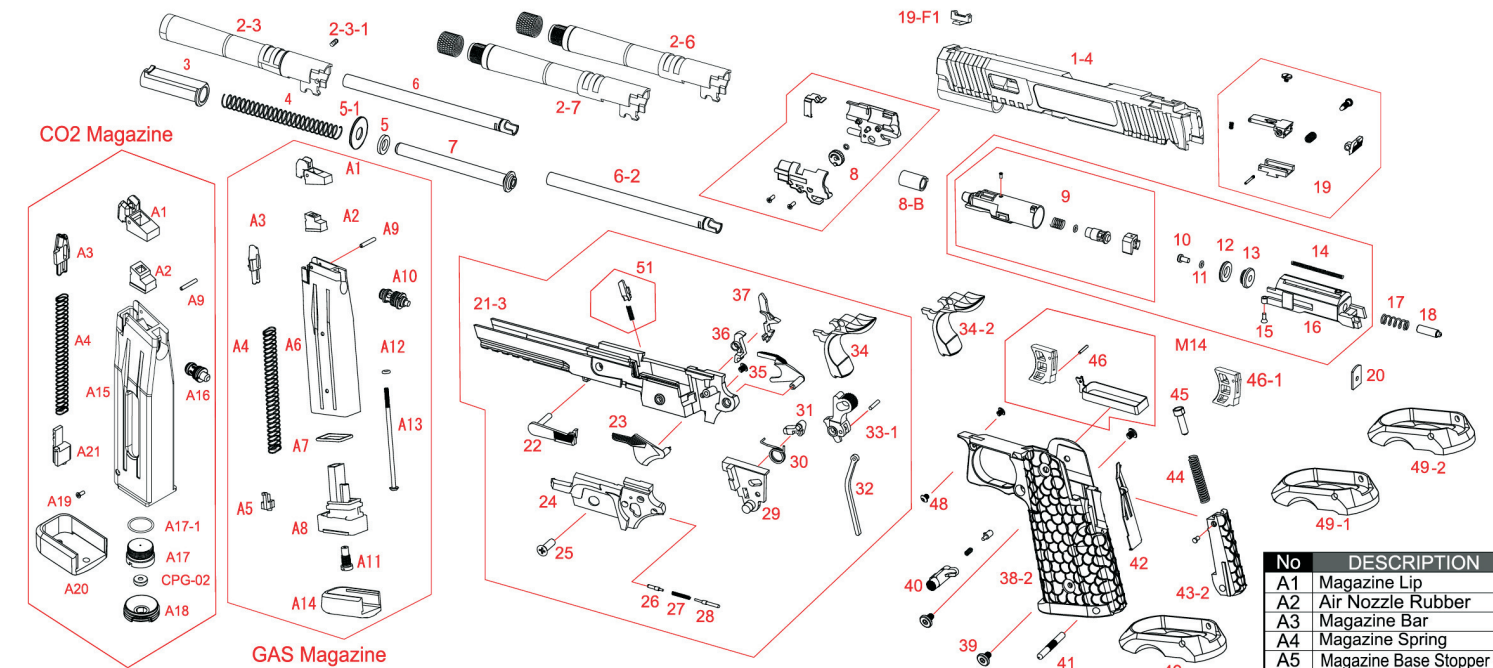

INSTALL CO2 CARTRIDGE

DISAEMBLE SLIDE

HOP-UP ADJUSTMENT

BABAYAGA SERIES SCHEMATIC (DUAL POWER SYSTEM)

No	DESCRIPTION
1-4	Baba Yaga Slide
2-3	Baba Yaga Outer Barrel
2-6	5.1" Extension Outer Barrel (RG)
2-7	5.1" Extension Outer Barrel (SV)
2-3-1	Screw
3	Recoil Spring Plug
4	Recoil Spring(5.1 Ver.)
5	Rubber Washer
5-1	Washer
6	Inner Barrel(5.1 Ver.) 112.5mm
6-2	Inner Barrel(5.1 Ver.) 122mm
7	Recoil Spring Guide(5.1 Ver.)
8	Hop-Up Chamber
8-B	Hop Bucking
9	Air Nozzle