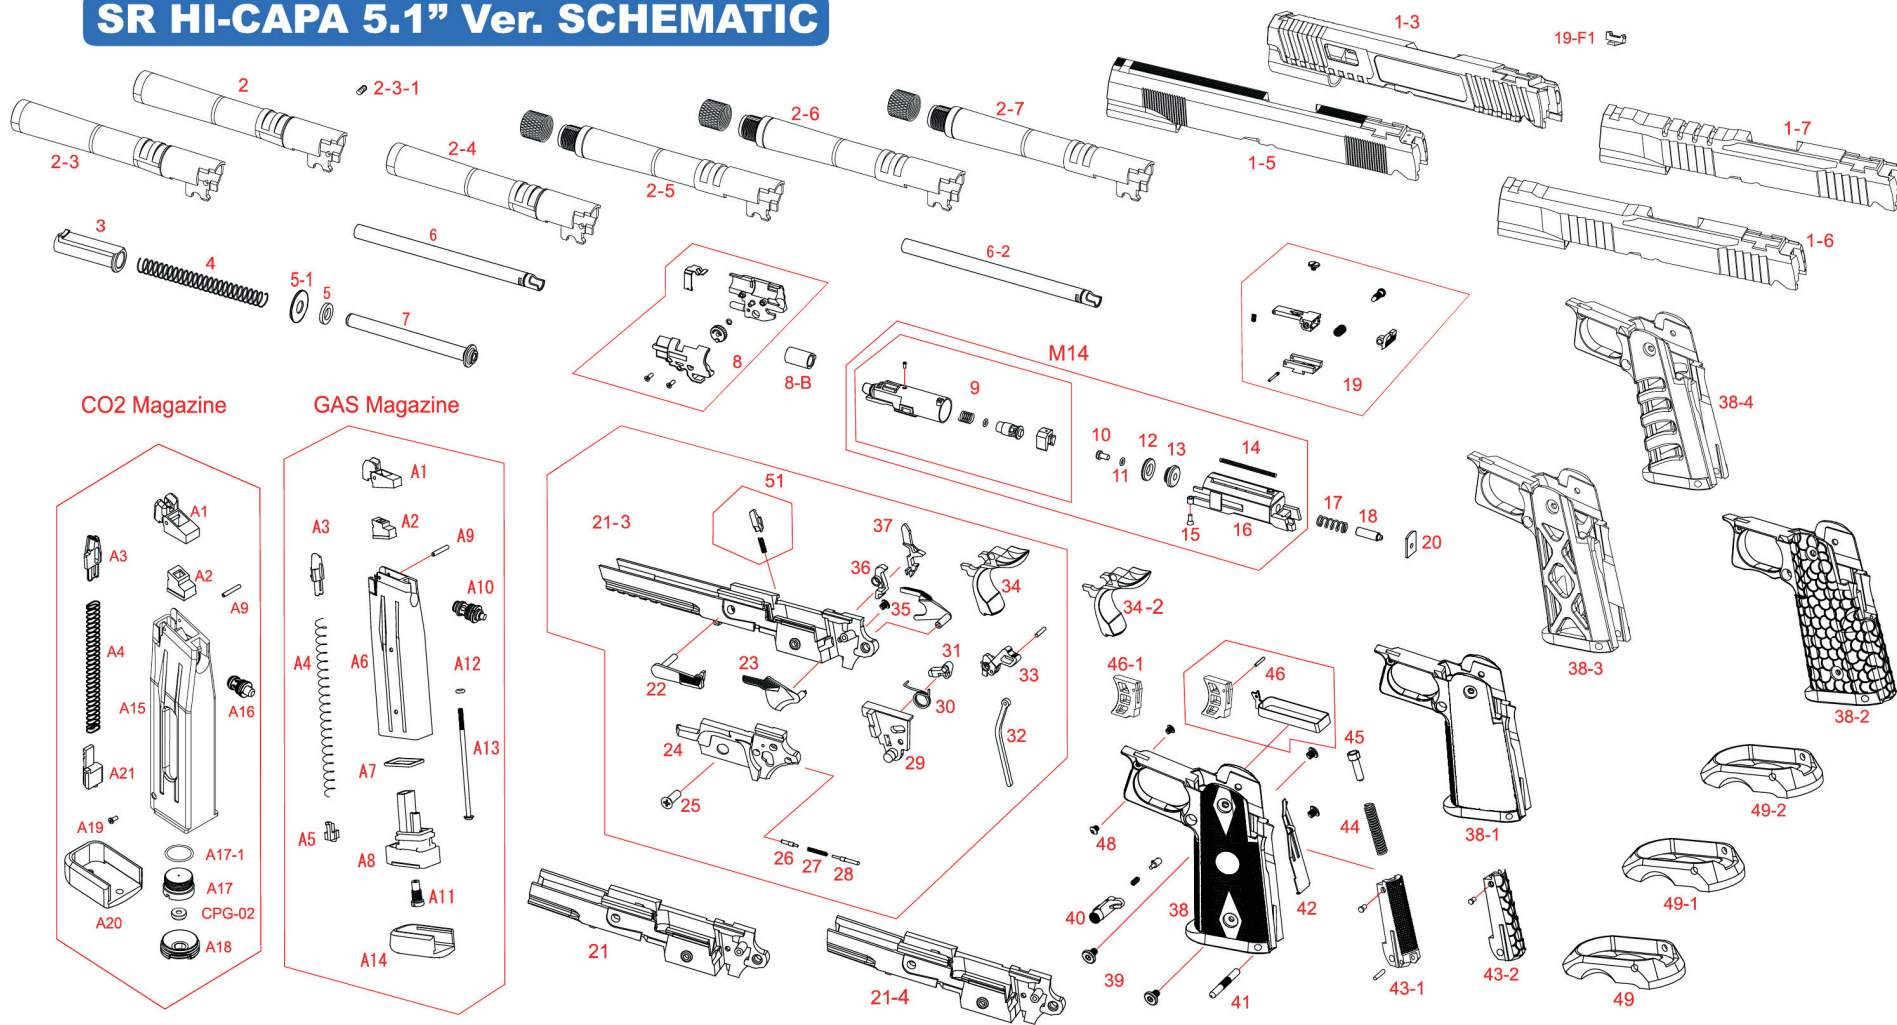

SR HI-CAPA 5.1" Ver. SCHEMATIC

SR HI-CAPA 5.1" Ver. PARTS LIST

No	DESCRIPTION
1-3	Babayaga Slide
1-5	Elite Seires Slide
1-6	Helios Series MKII MKIV Slide
1-7	Helios Series MKIII MKIV Slide
2	5.1" Ver. Outer Barrel(BK)
2-2	Babayaga Outer Barrel(RG)
2-4	5.1" Ver. Outer Barrel(SV)
2-5	5.1" Ver. Extension Outer Barrel(BK)
2-6	5.1" Ver. Extension Outer Barrel(RG)
2-7	5.1" Ver. Extension Outer Barrel(SV)
2-3-1	Screw
3	Recoil Spring Plug
4	Recoil Spring(5.1 Ver.)
5	Rubber Washer
5-1	Washer
6	Inner Barrel(5.1Ver.) 112.5mm
6-2	Inner Barrel(5.1Ver.) 122mm
7	Recoil Spring Guide
8	Hop-Up Chamber
8B	Hop Bucking
9	Air Nozzle
10	Screw
11	O Ring
12	Piston O Ring
13	Piston
14	Nozzle Spring
15	Screw
16	Air Nozzle base
17	Firing pin Spring
18	Dummy Firing pin
19-F1	Front Sight
20	Plate
21	Lower Receiver (Elite ver.)
21-3	Lower Receiver (Babayaga ver.)
21-4	Lower Receiver (Helios ver.)
22	Slide Stop

No	DESCRIPTION
23	Safety
24	Hammer base
25	Screw
26	Pin
27	Spring
28	Pin
29	Hammer base cover
30	Sear Spring
31	Impact Pin
32	Hammer Guide
33	Hammer(5.1" Ver.)
33-1	Hammer(4.3" Ver.)
34	Grip Safety(5.1" Ver.) Black
34-2	Grip Safety(5.1" Ver.) Silver
35	Screw
36	Shear Spring
37	Shear
38	Athletics Grip
38-1	Grip(5.1" & 4.3 Ver.)
38-2	Baba Yaga Grip
38-3	Grid Type Grip
38-4	Rib Type Grip
39	Screw
40	Magazine Catch
41	Main Spring Housing Pin
42	Sear Spring
43-1	Main Spring Housing
43-2	Baba Yaga Main Spring Housing
44	Main Spring
45	Main Spring Screw
46	Trigger Set
46-1	Trigger(Silver)
48	Screw
49	Magwell
49-1	Magwell(SV)
49-2	Magwell(RG)
51	Disconnecter
M14	Air Nozzle Set

MAGAZINE PATRS LIST

No	DESCRIPTION
A1	Magazine Lip
A2	Air Nozzle Rubber
A3	Magazine Bar
A4	Magazine Spring
A5	Magazine Base Stopper
A6	Magazine Frame
A7	O Ring
A8	Magazine Base
A9	Pin
A10	Valve
A11	Gas Valve
A12	O Ring
A13	Screw
A14	Magazine Bottom
A15	CO2 Magazine Frame
A16	CO2 Magazine Valve
A17	CO2 Cartidge Stab
A17-1	O Ring
A18	CO2 Cartidge Base Cover
A19	Screw
A20	CO2 Magazine Bottom
A21	Magazine Base Catch
CPG-02	Gas Seal