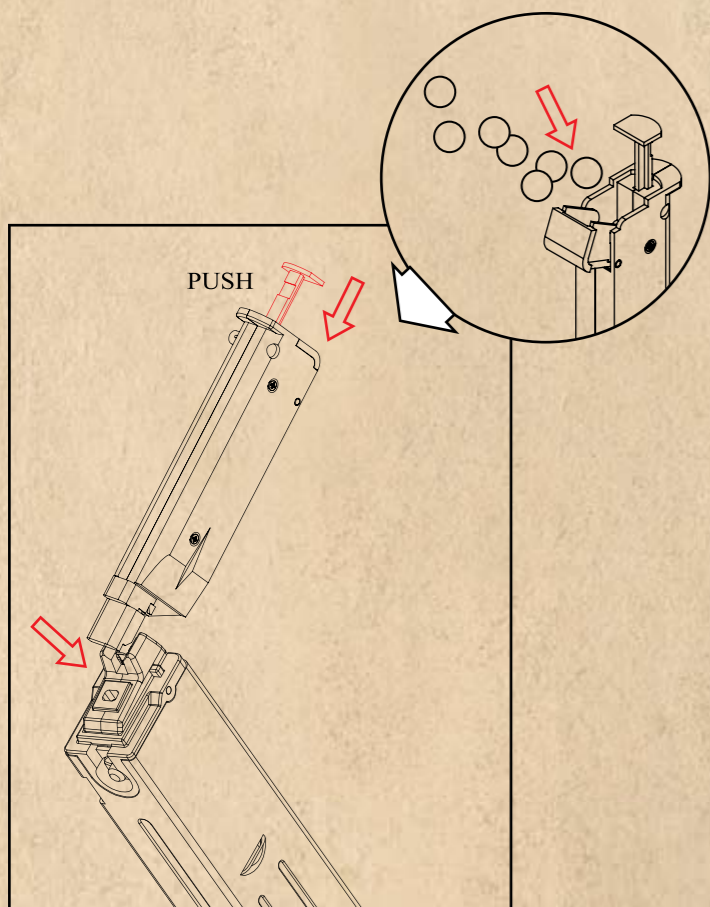

LOADING BB BULLETS